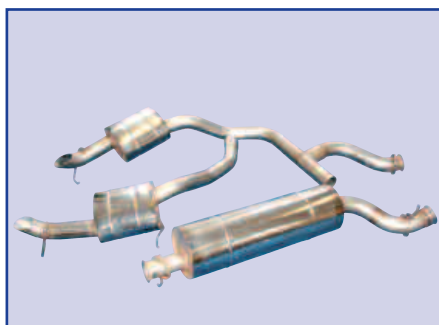

IN THIS SECTION....

EXHAUSTS

Exhausts - stainless steel **107-108**
 Silencer replacement pipes **108**

EXHAUSTS - STAINLESS STEEL

Double 'S' is recognised as one of Europe's leading manufacturers of stainless steel automotive components with a wide selection of systems for off-road.

DA4241

DA4246

DA4249

Defender

| | | | | | |
|--------|-----|----------------|---------|--------------------------------------|--------------------|
| DA4231 | 90 | 1990 - 1993 | 200 Tdi | | |
| DA4232 | 90 | 1994 - 1995 | 300 Tdi | To VIN MA951238 | |
| DA4233 | 90 | 1995 - 1997 | 300 Tdi | From VIN MA951238 | |
| DA4234 | 90 | 1997 - onwards | 300 Tdi | From VIN VA999222 | Centre & rear only |
| DA4235 | 90 | 1999 - onwards | Td5 | | Centre & rear only |
| DA4236 | 90 | | 3.5L V8 | Sports system with tubular manifolds | |
| DA4249 | 90 | | Td5 | Sports system | Mid & back |
| DA4244 | 110 | | Td5 | | |
| DA4228 | 110 | 1990 - 1993 | 200 Tdi | | |
| DA4229 | 110 | 1994 - onwards | 300 Tdi | | |
| DA4230 | 110 | | 3.5L V8 | Sports system with tubular manifolds | |