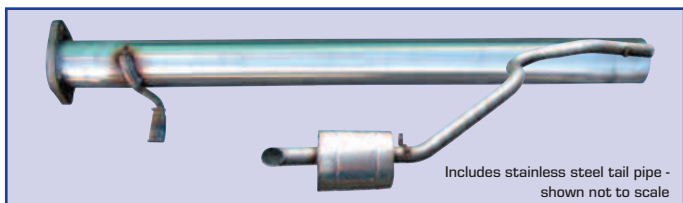

Series

| | | | |
|---------------|----------------|-------------|--|
| DA4251 | Series 3 - SWB | 2.25 Diesel | |
|---------------|----------------|-------------|--|

SILENCER REPLACEMENT PIPES

These are 304 stainless steel exhaust silencer replacement pipes. They are designed to directly replace the front silencer in your Td5 and Tdi exhaust system. Once replaced the pipe will give your vehicle more power or reduced fuel consumption with only a small increase in cabin noise. CNC mandrel formed for a perfect fit with laser cut flanges, the pipes have a sateen finish, deep luster appearance. Quick and easy to install.

Reduced
fuel consumption

DA4223S

Includes stainless steel tail pipe - shown not to scale

DA4290

Quick and easy to install

More power

DA4292

DA4293