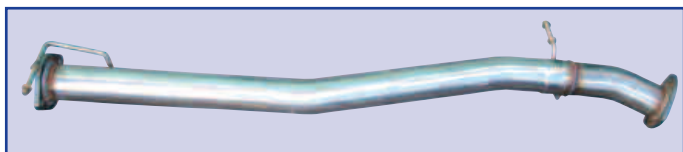

Series

| | | | |
|---------------|----------------|-------------|--|
| DA4251 | Series 3 - SWB | 2.25 Diesel | |
|---------------|----------------|-------------|--|

SILENCER REPLACEMENT PIPES

These are 304 stainless steel exhaust silencer replacement pipes. They are designed to directly replace the front silencer in your Td5 and Tdi exhaust system. Once replaced the pipe will give your vehicle more power or reduced fuel consumption with only a small increase in cabin noise. CNC mandrel formed for a perfect fit with laser cut flanges, the pipes have a sateen finish, deep luster appearance. Quick and easy to install.

Reduced
fuel consumption

DA4223S

Includes stainless steel tail pipe - shown not to scale

DA4290

Quick and easy to install

More power

DA4292

DA4293