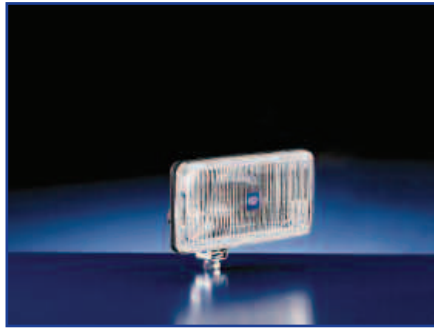

LIGHTS - FOG

RTC8922

Defender/Range Rover Classic
Hella Comet 550 rectangular - pair
Black

Note - 195mm wide x 96mm high x
83mm deep. 12 volt

STC7643

Hella Rallye 1000
Black

RTC8922