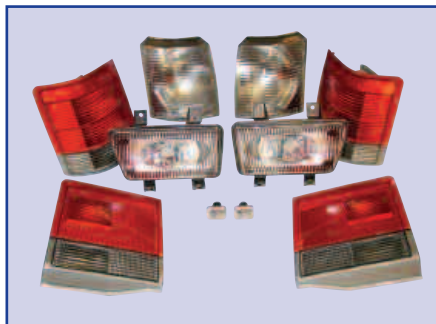

Conversion kit - pair
Sealed beam to halogen

PRC7994K

Series/Defender/Range Rover Classic
Left hand drive

RTC4615K

Series/Defender/Range Rover Classic
Right hand drive

PRC7994K

RTC4615K

LIGHT MOUNTING KITS

DA3010

Series/Defender
8" Headlamp
Chrome

DA3010B

Series/Defender
8" Headlamp
Black

DA3010

DA3010B

LIGHT UPGRADE KITS

STC50383

Range Rover P38
Right hand drive lamp upgrade kit
Note - Does not include headlamps

STC50408

Range Rover P38
Left hand drive lamp upgrade kit
Note - Does not include headlamps

STC50383

STC50408

LIGHTS - DRIVING

STC8442

DA4088	8" Light	Black	Pair
DA4088C	8" Light	Chrome	Pair
DA4088W	Wipac 8" Light	Black	Pair

Note - > High power, 100 watt 8", halogen lamp
 > Black body, chrome rim
 > Universal fitting
 > Fitted plastic stone guards