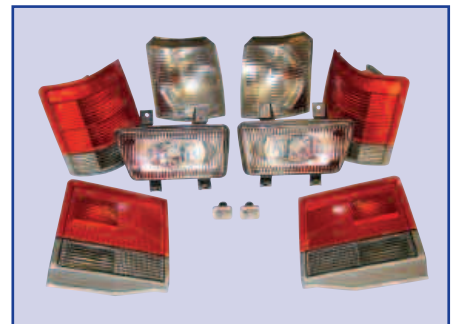

Conversion kit - pair
Sealed beam to halogen

PRC7994K

Series/Defender/Range Rover Classic
Left hand drive

RTC4615K

Series/Defender/Range Rover Classic
Right hand drive

PRC7994K

RTC4615K

LIGHT MOUNTING KITS

DA3010

Series/Defender
8" Headlamp
Chrome

DA3010B

Series/Defender
8" Headlamp
Black

DA3010

DA3010B

LIGHT UPGRADE KITS

STC50383

Range Rover P38
Right hand drive lamp upgrade kit
Note - Does not include headlamps

STC50408

Range Rover P38
Left hand drive lamp upgrade kit
Note - Does not include headlamps

STC50383

STC50408

LIGHTS - DRIVING

STC8442

DA4088	8" Light	Black	Pair
DA4088C	8" Light	Chrome	Pair
DA4088W	Wipac 8" Light	Black	Pair

Note - > High power, 100 watt 8", halogen lamp
 > Black body, chrome rim
 > Universal fitting
 > Fitted plastic stone guards