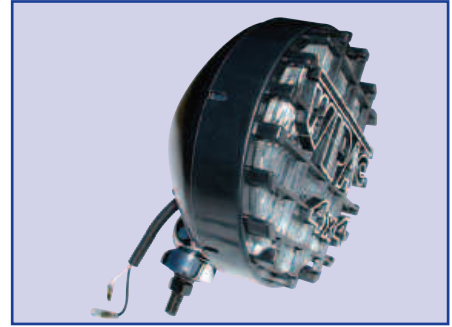

LIGHTS - DRIVING

DA4088W

DA4088	8" Light	Black	Pair
DA4088C	8" Light	Chrome	Pair
DA4088W	Wipac 8" Light	Black	Pair

Note - > High power, 100 watt 8", halogen lamp
> Black body, chrome rim
> Universal fitting
> Fitted plastic stone guards

> Fits all 12 volt vehicles
> Easy installation
> Armoured cable

DA4088BULB	Replacement bulb for DA4088C	NEW 100 watt	
DA4088COVER	Replacement 8" spot light cover for DA4088/DA4088C/DA4088W		
DA4099	Hella Rallye 3000	Black	Single
PRC8238	Spoiler lamps classic	Black	Pair
STC7644	Hella Rallye 1000 long range	Black	Single
STC8480	Land Rover Safari 5000	Black	Single
	Defender 1987-2006/Discovery 1/Discovery 2/ Range Rover Classic 1992-1994/Range Rover P38		
STC8842	Lamp guard for Land Rover Safari 5000 driving & fog lamp		Pair
VUB001090	Range Rover L322 driving light kit	Black	Pair
	Includes electrics & fittings		
XQB500080	Discovery 3 driving light kit	Black	Pair
	Includes electrics & fittings		

Light the way with
additional driving lamps!