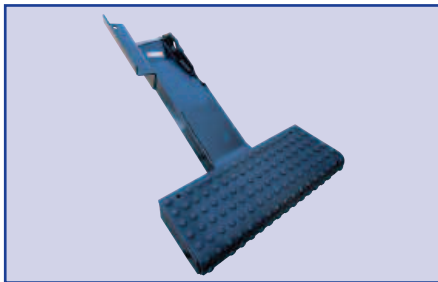

IN THIS SECTION...

SIDE & REAR STEPS

Defender	23
Discovery	24
Freelander	25
Range Rover	26

SIDE & REAR STEPS

DA4046

DA4060

DA4070

DA4070B

DA4101

STC7631

Defender

DA4046	90 including Td5	Side step - pair	Chequer plate
DA4060	110 including Td5	Side step - pair	Rubber top
DA4070		Rear tow ball step - double	Zinc plated
DA4070B		Rear tow ball step - double	Black
DA4101	90 including Td5	Side step - pair	Rubber top
STC7631		Side step	Folding
STC7632		Rear door step	Folding

STC7632

SIDE & REAR STEPS - continued

DA4047

RTC9505AC

STC8130AB

DA4258

STC50030

STC50031

STC50032

DA5640

VTD500010

VTD500020

VTK500010

Discovery

DA4047	Discovery 1	Side runners	Black rubber	Pair
RTC9505AC	Discovery 1	Rear retractable step		
RTC9593AA	Discovery 1	Spare shock absorber for rear retractable step (RTC9505AC)		
STC8130AB	Discovery 1	Side runners	Chevron tread	Pair
DA4258	Discovery 2	Side runners - including mudflaps	Black rubber	Pair
KVL100040	Discovery 2	Spare shock absorber for rear retractable step		
STC50030	Discovery 2	Side runners - including mudflaps	Chevron tread	Pair
STC50031	Discovery 2	Side runners - including mudflaps	Oasis tread	Pair
STC50032	Discovery 2	Side runners	Stainless steel	Pair
DA5640	Discovery 3	Side runners		Pair
		Mudflaps - Front CAS500010PCL, Rear CAT500010PCL		
VTD500010	Discovery 3	Black steel side protection tubes		Pair
VTD500020	Discovery 3	Stainless steel side protection tubes		Pair
VTK500010	Discovery 3	Side runners		Pair