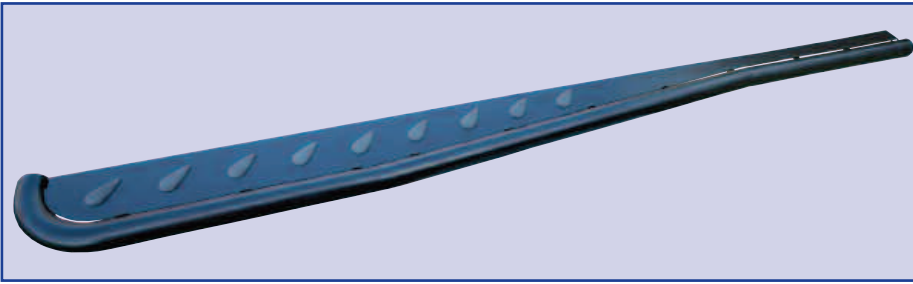

SIDE & REAR STEPS - continued

STC53077