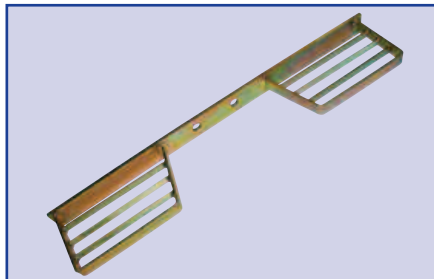

IN THIS SECTION...

SIDE & REAR STEPS

Defender	23
Discovery	24
Freelander	25
Range Rover	26

SIDE & REAR STEPS

DA4046

DA4060

DA4070

DA4070B

DA4101

STC7631

Defender

DA4046	90 including Td5	Side step - pair	Chequer plate
DA4060	110 including Td5	Side step - pair	Rubber top
DA4070		Rear tow ball step - double	Zinc plated
DA4070B		Rear tow ball step - double	Black
DA4101	90 including Td5	Side step - pair	Rubber top
STC7631		Side step	Folding
STC7632		Rear door step	Folding

STC7632

SIDE & REAR STEPS - continued

DA4047

RTC9505AC

STC8130AB

DA4258

STC50030

STC50031

STC50032

DA5640

VTD500010

VTD500020

VTK500010

Discovery

DA4047	Discovery 1	Side runners	Black rubber	Pair
RTC9505AC	Discovery 1	Rear retractable step		
RTC9593AA	Discovery 1	Spare shock absorber for rear retractable step (RTC9505AC)		
STC8130AB	Discovery 1	Side runners	Chevron tread	Pair
DA4258	Discovery 2	Side runners - including mudflaps	Black rubber	Pair
KVL100040	Discovery 2	Spare shock absorber for rear retractable step		
STC50030	Discovery 2	Side runners - including mudflaps	Chevron tread	Pair
STC50031	Discovery 2	Side runners - including mudflaps	Oasis tread	Pair
STC50032	Discovery 2	Side runners	Stainless steel	Pair
DA5640	Discovery 3	Side runners		Pair
		Mudflaps - Front CAS500010PCL, Rear CAT500010PCL		
VTD500010	Discovery 3	Black steel side protection tubes		Pair
VTD500020	Discovery 3	Stainless steel side protection tubes		Pair
VTK500010	Discovery 3	Side runners		Pair