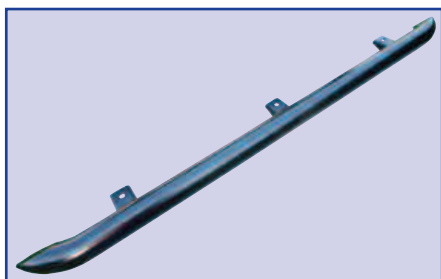

IN THIS SECTION...

SIDE & REAR STEPS

Defender	23
Discovery	24
Freelander	25
Range Rover	26

SIDE & REAR STEPS

DA4046

DA4060

DA4070

DA4070B

DA4101

STC7631

Defender

DA4046	90 including Td5	Side step - pair	Chequer plate
DA4060	110 including Td5	Side step - pair	Rubber top
DA4070		Rear tow ball step - double	Zinc plated
DA4070B		Rear tow ball step - double	Black
DA4101	90 including Td5	Side step - pair	Rubber top
STC7631		Side step	Folding
STC7632		Rear door step	Folding

STC7632

SIDE & REAR STEPS - continued

DA4047

RTC9505AC

STC8130AB

DA4258

STC50030

STC50031

STC50032

DA5640

VTD500010

VTD500020

VTK500010

Discovery

DA4047	Discovery 1	Side runners	Black rubber	Pair
RTC9505AC	Discovery 1	Rear retractable step		
RTC9593AA	Discovery 1	Spare shock absorber for rear retractable step (RTC9505AC)		
STC8130AB	Discovery 1	Side runners	Chevron tread	Pair
DA4258	Discovery 2	Side runners - including mudflaps	Black rubber	Pair
KVL100040	Discovery 2	Spare shock absorber for rear retractable step		
STC50030	Discovery 2	Side runners - including mudflaps	Chevron tread	Pair
STC50031	Discovery 2	Side runners - including mudflaps	Oasis tread	Pair
STC50032	Discovery 2	Side runners	Stainless steel	Pair
DA5640	Discovery 3	Side runners		Pair
		Mudflaps - Front CAS500010PCL, Rear CAT500010PCL		
VTD500010	Discovery 3	Black steel side protection tubes		Pair
VTD500020	Discovery 3	Stainless steel side protection tubes		Pair
VTK500010	Discovery 3	Side runners		Pair