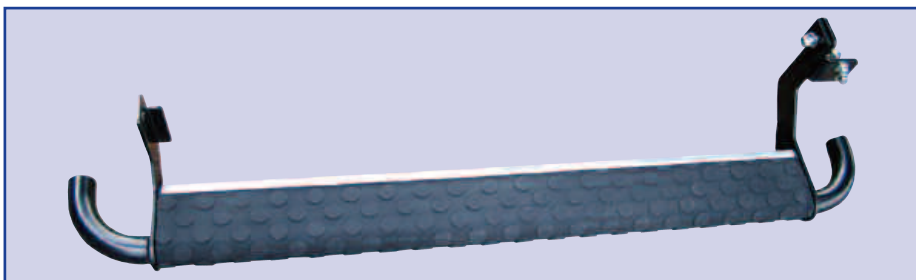

IN THIS SECTION...

SIDE & REAR STEPS

Defender	23
Discovery	24
Freelander	25
Range Rover	26

SIDE & REAR STEPS

DA4046

DA4060

DA4070

DA4070B

DA4101

STC7631

Defender

DA4046	90 including Td5	Side step - pair	Chequer plate
DA4060	110 including Td5	Side step - pair	Rubber top
DA4070		Rear tow ball step - double	Zinc plated
DA4070B		Rear tow ball step - double	Black
DA4101	90 including Td5	Side step - pair	Rubber top
STC7631		Side step	Folding
STC7632		Rear door step	Folding

STC50032

DA5640

VTD500010

VTD500020

VTK500010

Discovery

DA4047	Discovery 1	Side runners	Black rubber	Pair
RTC9505AC	Discovery 1	Rear retractable step		
RTC9593AA	Discovery 1	Spare shock absorber for rear retractable step (RTC9505AC)		
STC8130AB	Discovery 1	Side runners	Chevron tread	Pair
DA4258	Discovery 2	Side runners - including mudflaps	Black rubber	Pair
KVL100040	Discovery 2	Spare shock absorber for rear retractable step		
STC50030	Discovery 2	Side runners - including mudflaps	Chevron tread	Pair
STC50031	Discovery 2	Side runners - including mudflaps	Oasis tread	Pair
STC50032	Discovery 2	Side runners	Stainless steel	Pair
DA5640	Discovery 3	Side runners		Pair
		Mudflaps - Front CAS500010PCL, Rear CAT500010PCL		
VTD500010	Discovery 3	Black steel side protection tubes		Pair
VTD500020	Discovery 3	Stainless steel side protection tubes		Pair
VTK500010	Discovery 3	Side runners		Pair