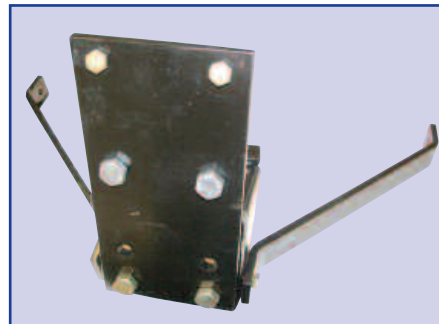

IN THIS SECTION....

TOWING EQUIPMENT

All Land Rover models	41
Defender	42
Discovery	43
Freelander	44
Range Rover	45
Series	45

ALL LAND ROVER MODELS

67187

201691

DA2123

67187	All	Pin universal coupling HD (201691)
201661	All	Towing jaw (3 ¹ / ₂ ton)
201691	All	Ball and jaw + pin HD 4 bolt mounted (Ball 3.5 ton/Jaw 5 ton)
579408	All	7 Pin trailer plug
ANR3635	All	50mm Tow ball cover
DA2123	All	Ball & jaw + pin (RTC8159)
DA2123A	All	Replacement chain, tag, clip
DA2194	All	Replacement pin for DA2123
DA2195	All	Replacement slider bracket
DA2196	All	Replacement slider pin
DA2197	All	Replacement slider pin 'R Clip'
DA5100	All	Tow hitch - to tow 3,500kgs gross
NRC2051	NATO	Tow hitch
RTC8831	All	Saddle slider - fits all Dixon Bates kits

DA5100

Britpart have the equipment to get you hitched up and towing!

NRC2051

DEFENDER

DA2120

DA2136

DA2165

RTC8891AA

DA2123/STC50255AA

DA2120	Defender	Plate extension kit
DA2121	Defender	Adjustable kit (RTC8828)
DA2136	Defender 90 - from WA	Towbar assembly (VUB105460) - no electrics
DA2137	Defender 110 - from WA	Towbar assembly (VUB105470) - no electrics
DA2165	Defender 90	Drop plate
RTC8872	Defender	'N' Type electrics
RTC8891AA	Defender	50mm Tow ball
STC50255AA	Defender Td5 90	Adjustable tow kit
STC50256AA	Defender Td5 110	Adjustable tow kit
YWJ101500	Defender Td5	'N' Type electrics plug