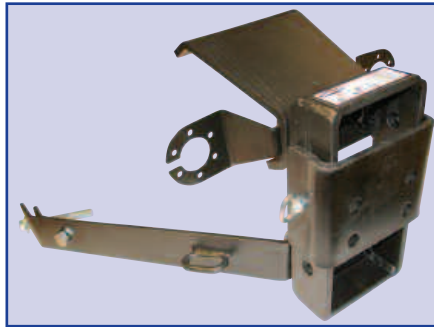

STC50289AB