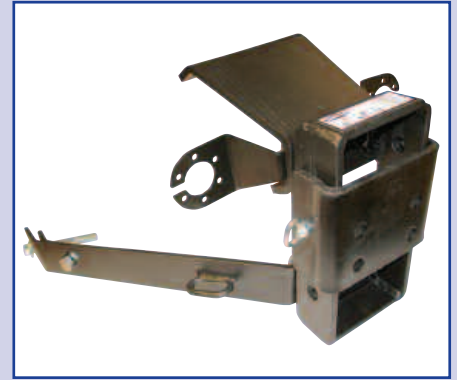

IN THIS SECTION....

TOWING EQUIPMENT

All Land Rover models	41
Defender	42
Discovery	43
Freelander	44
Range Rover	45
Series	45

ALL LAND ROVER MODELS

67187

201691

DA2123

67187	All	Pin universal coupling HD (201691)
201661	All	Towing jaw (3 ¹ / ₂ ton)
201691	All	Ball and jaw + pin HD 4 bolt mounted (Ball 3.5 ton/Jaw 5 ton)
579408	All	7 Pin trailer plug
ANR3635	All	50mm Tow ball cover
DA2123	All	Ball & jaw + pin (RTC8159)
DA2123A	All	Replacement chain, tag, clip
DA2194	All	Replacement pin for DA2123
DA2195	All	Replacement slider bracket
DA2196	All	Replacement slider pin
DA2197	All	Replacement slider pin 'R Clip'
DA5100	All	Tow hitch - to tow 3,500kgs gross
NRC2051	NATO	Tow hitch
RTC8831	All	Saddle slider - fits all Dixon Bates kits

DA5100

Britpart have the equipment to get you hitched up and towing!

NRC2051

DEFENDER

DA2120

DA2136

DA2165

RTC8891AA

DA2123/STC50255AA

DA2120	Defender	Plate extension kit
DA2121	Defender	Adjustable kit (RTC8828)
DA2136	Defender 90 - from WA	Towbar assembly (VUB105460) - no electrics
DA2137	Defender 110 - from WA	Towbar assembly (VUB105470) - no electrics
DA2165	Defender 90	Drop plate
RTC8872	Defender	'N' Type electrics
RTC8891AA	Defender	50mm Tow ball
STC50255AA	Defender Td5 90	Adjustable tow kit
STC50256AA	Defender Td5 110	Adjustable tow kit
YWJ101500	Defender Td5	'N' Type electrics plug