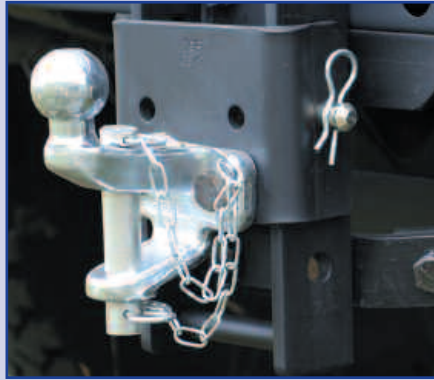

IN THIS SECTION....

TOWING EQUIPMENT

All Land Rover models	41
Defender	42
Discovery	43
Freelander	44
Range Rover	45
Series	45

ALL LAND ROVER MODELS

67187

201691

DA2123

67187	All	Pin universal coupling HD (201691)
201661	All	Towing jaw (3 ¹ / ₂ ton)
201691	All	Ball and jaw + pin HD 4 bolt mounted (Ball 3.5 ton/Jaw 5 ton)
579408	All	7 Pin trailer plug
ANR3635	All	50mm Tow ball cover
DA2123	All	Ball & jaw + pin (RTC8159)
DA2123A	All	Replacement chain, tag, clip
DA2194	All	Replacement pin for DA2123
DA2195	All	Replacement slider bracket
DA2196	All	Replacement slider pin
DA2197	All	Replacement slider pin 'R Clip'
DA5100	All	Tow hitch - to tow 3,500kgs gross
NRC2051	NATO	Tow hitch
RTC8831	All	Saddle slider - fits all Dixon Bates kits

DA5100

Britpart have the equipment to get you hitched up and towing!

NRC2051

DEFENDER

DA2120

DA2136

DA2165

RTC8891AA

DA2123/STC50255AA

DA2120	Defender	Plate extension kit
DA2121	Defender	Adjustable kit (RTC8828)
DA2136	Defender 90 - from WA	Towbar assembly (VUB105460) - no electrics
DA2137	Defender 110 - from WA	Towbar assembly (VUB105470) - no electrics
DA2165	Defender 90	Drop plate
RTC8872	Defender	'N' Type electrics
RTC8891AA	Defender	50mm Tow ball
STC50255AA	Defender Td5 90	Adjustable tow kit
STC50256AA	Defender Td5 110	Adjustable tow kit
YWJ101500	Defender Td5	'N' Type electrics plug