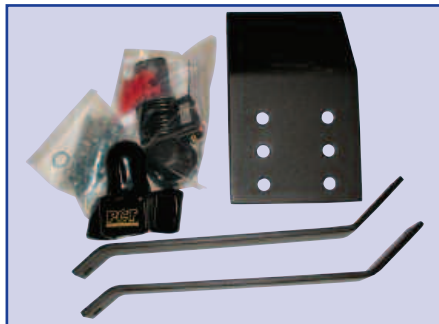

Chassis protection required?

We've got it covered at Britpart
- see Chassis Protection section

FREELANDER

VUB501500

LR002738

LR002742

STC50391	Freelander	Tow kit - includes electrics but not plug-in electrics
VUB501490	Freelander	Towing kit - UK style 50mm ball fitted Note - This has a plug connection to the vehicle loom - with electrics
VUB501500	Freelander	Towing kit - Swan neck detachable - with electrics
LR002738	Freelander 2	Tow bracket kit
LR002740	Freelander 2	Tow bracket kit - detachable ball tow bar
LR002742	Freelander 2	Tow bracket kit - swan neck
LR002744	Freelander 2	Tow bracket kit - Canada, Mexico, USA
LR003106	Freelander 2	Electrics kit - 12N/12S 7 pin socket
LR003107	Freelander 2	Electrics kit - 13 pin socket
LR003108	Freelander 2	Electrics kit - Canada, Mexico, USA

RANGE ROVER

DA2134

RTC8829

KNB500013

LR007484

STC8919AA

VUB000720

DA2125	Range Rover Classic	Adjustable coupling (RTC8830, STC8060)
DA2134	Range Rover Classic	Tow kit (STC8816) to 1994 - includes electrics but not plug-in electrics
RTC8829	Range Rover Classic	Towing kit
DA4030	Range Rover P38	Tow kit
KNB500011	Range Rover Sport	Quick release tow bar
KNB500013	Range Rover Sport	Towing hook assembly - quick disconnect without height adjustment
LR007484	Range Rover Sport	Adjustable tow hook kit
STC8919AA	Range Rover Sport	Tow strap
VUB501430	Range Rover Sport	Multi-height tow bar
STC8919AA	Range Rover L322	Tow strap
VUB000720	Range Rover L322	Multi-height tow bar - includes carry bag
VUB000730	Range Rover L322	Quick release tow bar
VUB000740	Range Rover L322	Tow bar armature - towing subframe - pre 2006 model years
VUB503960	Range Rover L322	Tow bar armature - towing subframe - 2006 model year only
YWC000840	Range Rover L322	Towing electrics control unit
YWJ500450	Range Rover L322	Tow bar electrics kit 12'N' & 12'S' type